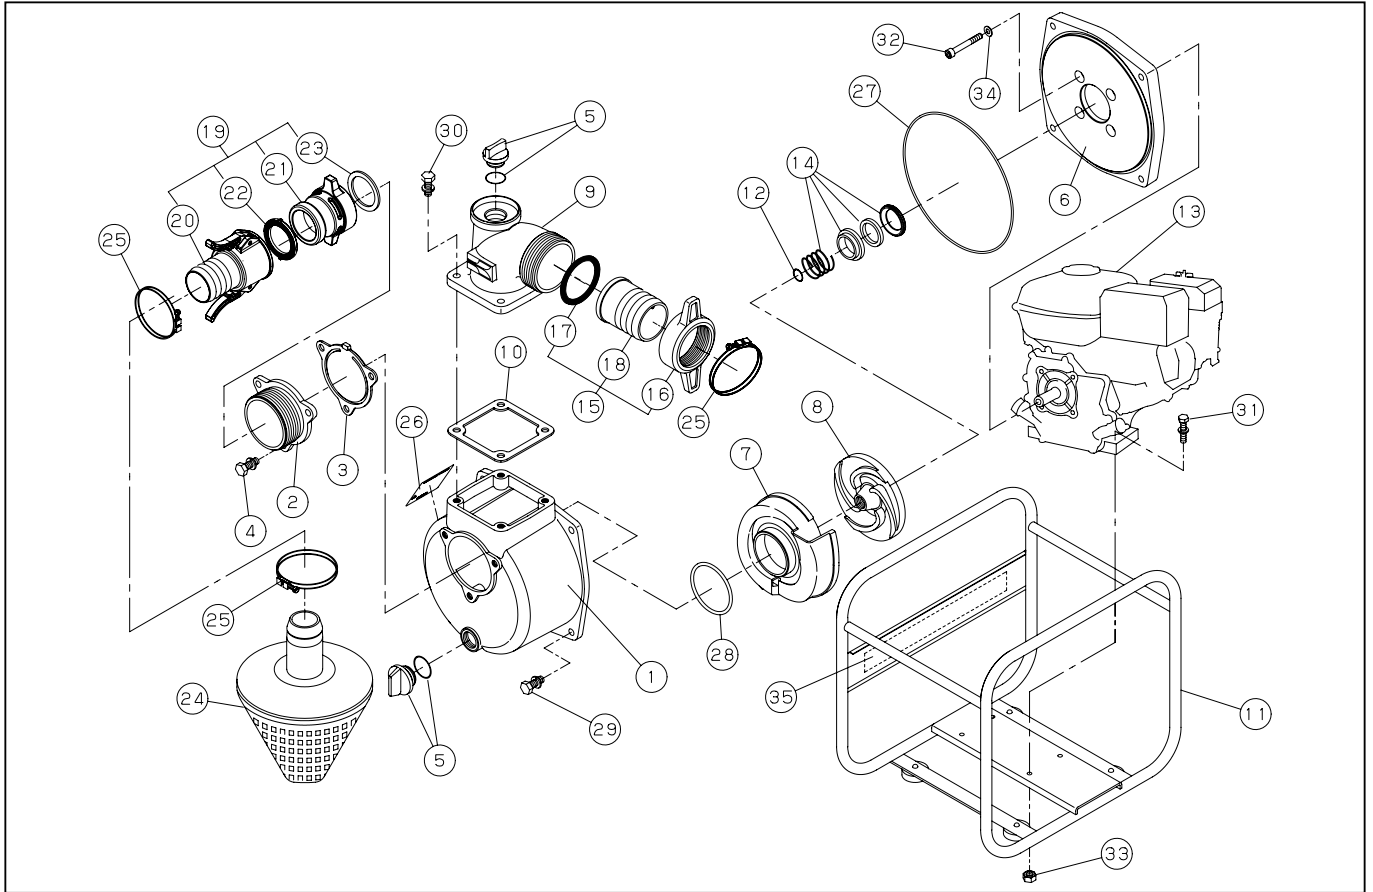

SEM-50V

DWG No.012890201 MODEL:SEM-50V (GM132) FORM:SEM-50V-BAE-0

No.	PARTS CODE	PARTS NAME	QTY	MATERIAL	SIZE	REMARKS
1	012019501	PUMP CASING	1	ADC	(0112578)	
2	011266203	SUCTION FLANGE	1	ADC		
3	011266501	CHECK VALVE	1	NBR		
4	743119045	HEXAGON BOLT	3	SWRM	M8X20	
5	011807802	20A PLUG SET	2			
6	011257905	FLANGE BRACKET	1	ADC		
7	012034101	VOLUTE CASING	1	FC 0114228		
8	012025701	IMPELLER	1	FC		
9	011055605	DELIVERY FLANGE	1	ADC		
10	011054102	DELIVERY FLANGE PACKING	1	CR		
11	011793901	BASE SET	1			
12	011046601	IMPELLER ADJUSTING WASHER	3	BSP		
13	012025901	ENGINE	1	MTSUBISHI GM132PN-74C		
14	011068803	MECHANICAL SEAL	1		φ 18	
15	011702603	COUPLING SET	1	ABS		
16	011339002	COUPLING	1	ABS		
17	011339101	COUPLING PACKING	1	NBR		
18	011035605	HOSE NIPPLE	1	ABS		
19	011835701	QUICK COUPLING ASSY	1			
20	011749101	CAM LOCK NIPPLE (WITH LEVER)	1			
21	011283704	CAM LOCK BODY	1			
22	011348701	CAM LOCK PACKING	1	NBR		
23	011076601	CAM LOCK BODY PACKING	1	NBR		
24	011815901	STRAINER SET	1	PP		
25	940019060	HOSE BAND	3		φ 60	
26	012026301	NAME PLATE	1			
27	011501401	O-RING	1	NBR	1517-42.5	
28	011279201	O-RING	1	NBR	P54	
29	743119046	HEXAGON BOLT	4	SWRM	M8X22	
30	743119047	HEXAGON BOLT	4	SWRM	M8X25	

◆ Bare engine can not be supplied

SEM-50V

DWG No.012890201 MODEL:SEM-50V (GM132) FORM:SEM-50V-BAE-0

No.	PARTS CODE	PARTS NAME	QTY	MATERIAL	SIZE	REMARKS
31	743119051	HEXAGON BOLT	4	SWRM	M8X35	
32	734532076	HEXAGON SOCKET BOLT	4	SCM	M8X60	
33	827419008	HEXAGON NUT	4	SWRM	M8	
34	854255008	SEAL WASHER	4		φ 8	
35	012028601	PLATE LABEL	1			
	012026701	PACKING CASE	1			
	012026901	OPERATION MANUAL(5LANGS)	1			
	011473401	ENGINE CAUTION LABEL A	1			
	011473501	ENGINE CAUTION LABEL B	1			
	011471806	CE MARK LABEL	1			
	011471302	CAUTION LABEL	1			
	012027801	DECLARATION	1			
	011643101	EU NOISE LABEL(101)	1			