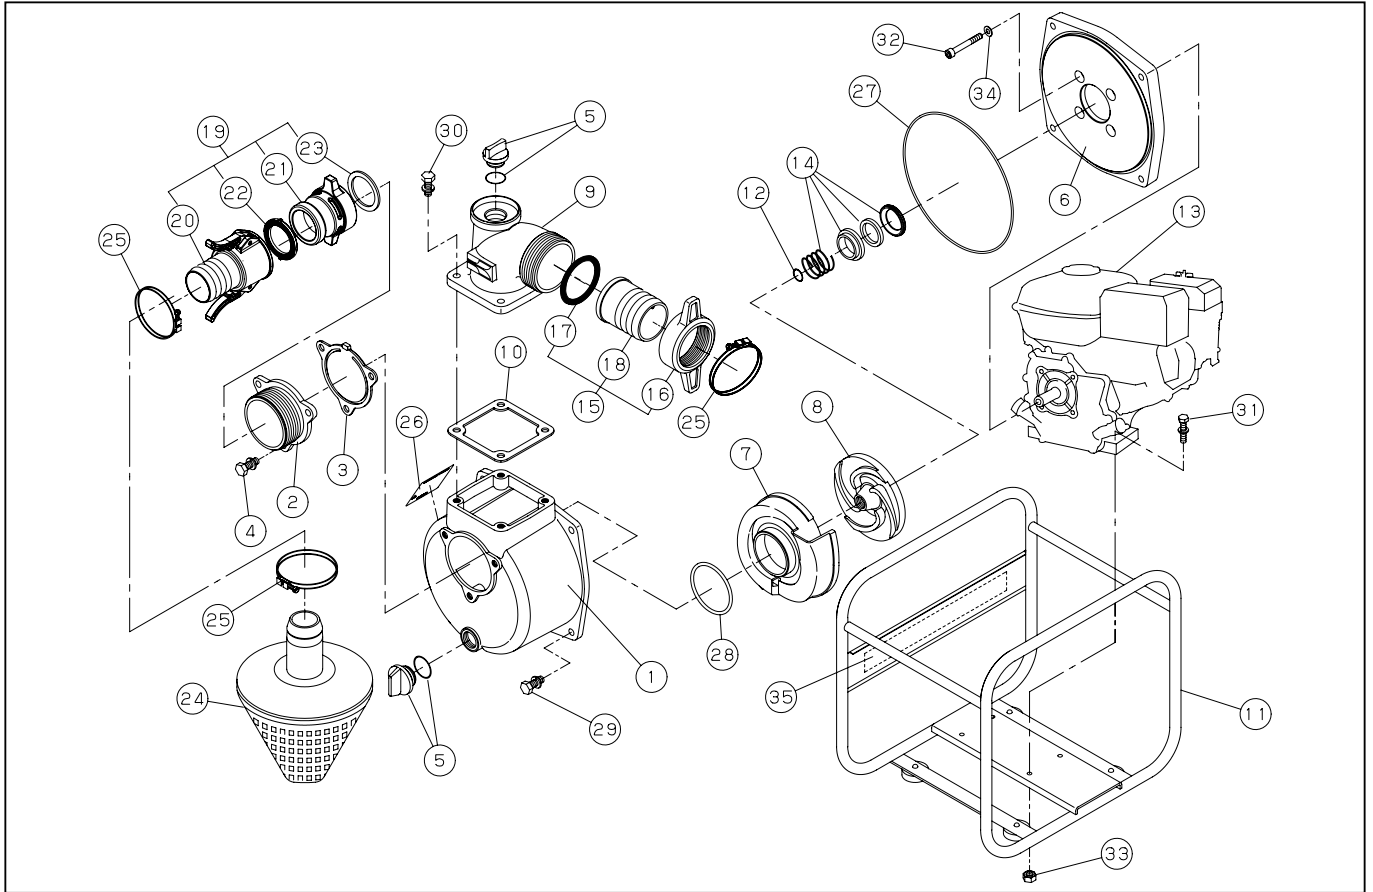

SEM-50V

DWG No.012890201 MODEL:SEM-50V (GM132) FORM:SEM-50V-BAE-0

No.	PARTS CODE	PARTS NAME	QTY	MATERIAL	SIZE	REMARKS
1	012019501	PUMP CASING	1	ADC	(0112578)	
2	011266203	SUCTION FLANGE	1	ADC		
3	011266501	CHECK VALVE	1	NBR		
4	743119045	HEXAGON BOLT	3	SWRM	M8X20	
5	011807802	20A PLUG SET	2			
6	011257905	FLANGE BRACKET	1	ADC		
7	012034101	VOLUTE CASING	1	FC 0114228		
8	012025701	IMPELLER	1	FC		
9	011055605	DELIVERY FLANGE	1	ADC		
10	011054102	DELIVERY FLANGE PACKING	1	CR		
11	011793901	BASE SET	1			
12	011046601	IMPELLER ADJUSTING WASHER	3	BSP		
13	012025901	ENGINE	1	MTSUBISHI GM132PN-74C		
14	011068803	MECHANICAL SEAL	1		φ 18	
15	011702603	COUPLING SET	1	ABS		
16	011339002	COUPLING	1	ABS		
17	011339101	COUPLING PACKING	1	NBR		
18	011035605	HOSE NIPPLE	1	ABS		
19	011835701	QUICK COUPLING ASSY	1			
20	011749101	CAM LOCK NIPPLE (WITH LEVER)	1			
21	011283704	CAM LOCK BODY	1			
22	011348701	CAM LOCK PACKING	1	NBR		
23	011076601	CAM LOCK BODY PACKING	1	NBR		
24	011815901	STRAINER SET	1	PP		
25	940019060	HOSE BAND	3		φ 60	
26	012026301	NAME PLATE	1			
27	011501401	O-RING	1	NBR	1517-42.5	
28	011279201	O-RING	1	NBR	P54	
29	743119046	HEXAGON BOLT	4	SWRM	M8X22	
30	743119047	HEXAGON BOLT	4	SWRM	M8X25	

◆ Bare engine can not be supplied

SEM-50V

DWG No.012890201 MODEL:SEM-50V (GM132) FORM:SEM-50V-BAE-0

No.	PARTS CODE	PARTS NAME	QTY	MATERIAL	SIZE	REMARKS
31	743119051	HEXAGON BOLT	4	SWRM	M8X35	
32	734532076	HEXAGON SOCKET BOLT	4	SCM	M8X60	
33	827419008	HEXAGON NUT	4	SWRM	M8	
34	854255008	SEAL WASHER	4		φ 8	
35	012028601	PLATE LABEL	1			
	012026701	PACKING CASE	1			
	012026901	OPERATION MANUAL(5LANGS)	1			
	011473401	ENGINE CAUTION LABEL A	1			
	011473501	ENGINE CAUTION LABEL B	1			
	011471806	CE MARK LABEL	1			
	011471302	CAUTION LABEL	1			
	012027801	DECLARATION	1			
	011643101	EU NOISE LABEL(101)	1			